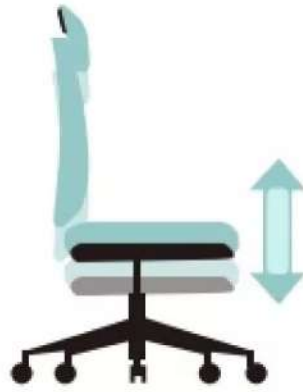

Italy DONATI chassis

Adjustable headrest

According to personal height, support the weight of the head and share the force of the cervical spine

Seat depth adjustment, bid farewell to sub-health

DONATI chair comes with seat cushion depth adjustment to reduce pressure on lower limbs and protect lumbar spine health.

LE-SUPPORT SUSPENSION SUPPORT

Evenly entrust, increase the entrusted area, disperse the pressure on the buttocks

Two-way adjustable lumbar pillow

Can be adjusted freely up and down, rotation, adapt to different heights and shapes, focus on support, care for your lumbar spine

Details

Italy Donati synchro mechanism

a: synchro tilting mechanism with 4 positions

b: with seat slider

c: seat height adjustment

Celta | category seating

DETAILS.

- up & down adjustable headrest
- nylon frame
- ventilated mesh back
- seat is molded foam
- fabric cover for seat
- height adjustable lumbar support
- 3D adjustable PU armrest
- Italy Donati synchro mechanism, backrest can be tilted and locked at 4 positions seat can be adjusted for depth
- Class 4 gas lift
- nylon base or aluminum base
- #60 PU caster

Functions

headrest adjustment

seat height adjustment

Swivel seat

height adjustable lumbar

adjustable arm

width adjustable arm

height adjustable arm