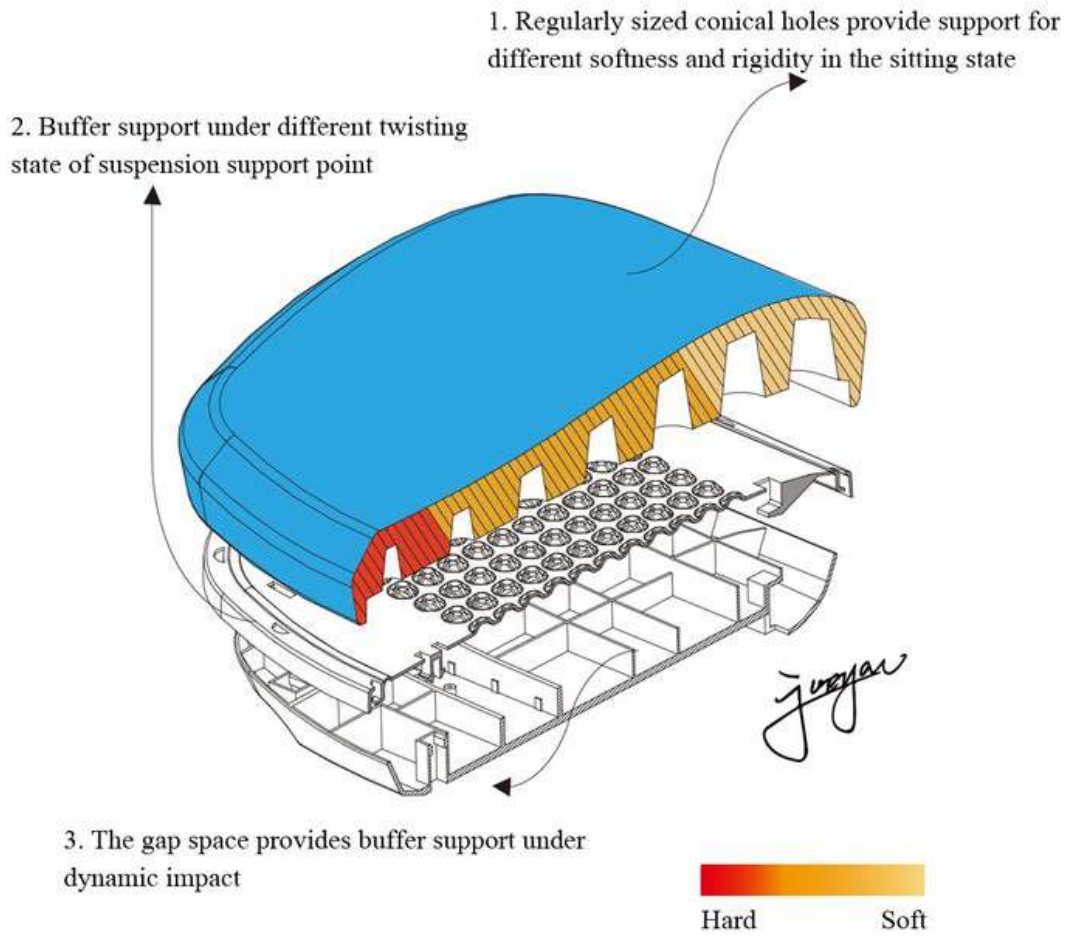

Italy DONATI chassis

Adjustable headrest

According to personal height, support the weight of the head and share the force of the cervical spine

Seat depth adjustment, bid farewell to sub-health

DONATI chair comes with seat cushion depth adjustment to reduce pressure on lower limbs and protect lumbar spine health.

South Korea 3D three-dimensional mesh

The surface is fine and smooth, bid farewell to the incantation, enjoy the soft feeling, comfortably wrapped.

3D adjustable armrest

It can be adjusted back and forth, left and right, and can also be stretched out (model 001), the arms are naturally relaxed, allowing you to switch at leisure.

LE-SUPPORT SUSPENSION SUPPORT

Evenly entrust, increase the entrusted area, disperse the pressure on the buttocks

Two-way adjustable lumbar pillow

Can be adjusted freely up and down, rotation, adapt to different heights and shapes, focus on support, care for your lumbar spine

Details

Italy Donati synchro mechanism

a: synchro tilting mechanism with 4 positions

b: with seat slider

c: seat height adjustment

Celta | category seating

DETAILS.

- up & down adjustable headrest
- nylon frame
- ventilated mesh back
- seat is molded foam
- fabric cover for seat
- height adjustable lumbar support
- 3D adjustable PU armrest
- Italy Donati synchro mechanism, backrest can be tilted and locked at 4 positions seat can be adjusted for depth
- Class 4 gas lift
- nylon base or aluminum base
- #60 PU caster