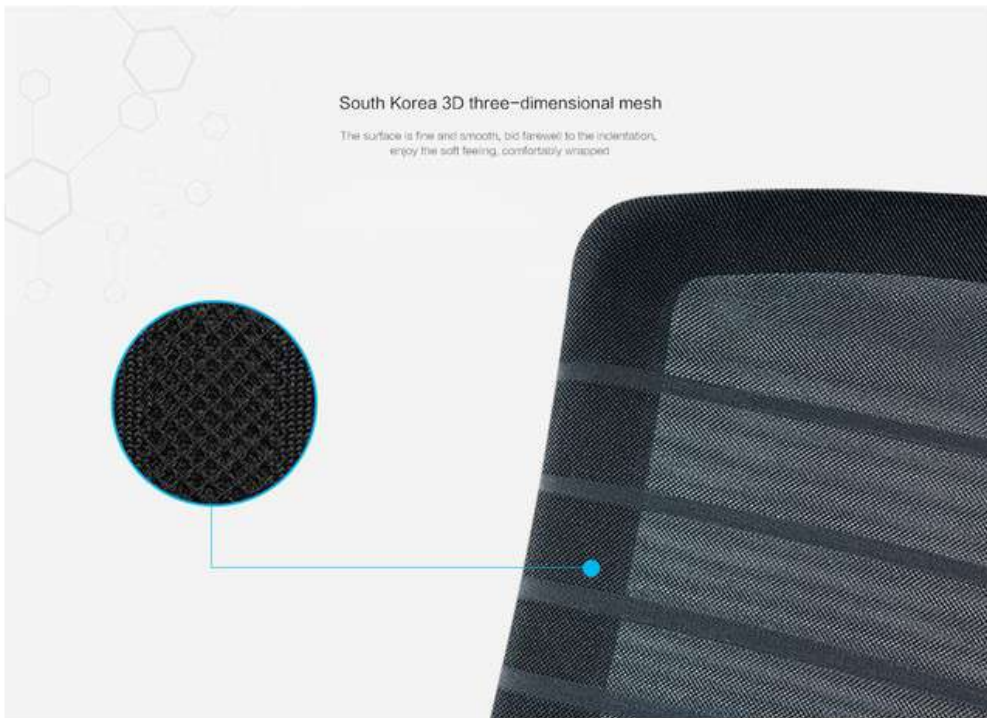

Italy DONATI chassis

Adjustable headrest

According to personal height, support the weight of the head and share the force of the cervical spine

Seat depth adjustment, bid farewell to sub-health

DONATI chair comes with seat cushion depth adjustment to reduce pressure on lower limbs and protect lumbar spine health.

South Korea 3D three-dimensional mesh

The surface is fine and smooth, bid farewell to the incantation, enjoy the soft feeling, comfortably wrapped.

3D adjustable armrest

It can be adjusted back and forth, left and right, and can also be stretched out (model 001), the arms are naturally relaxed, allowing you to switch at leisure.

Details

Italy Donati synchro mechanism

a: synchro tilting mechanism with 4 positions

b: with seat slider

c: seat height adjustment

Celta | category seating

DETAILS.

- up & down adjustable headrest
- nylon frame
- ventilated mesh back
- seat is molded foam
- fabric cover for seat
- height adjustable lumbar support
- 3D adjustable PU armrest
- Italy Donati synchro mechanism, backrest can be tilted and locked at 4 positions seat can be adjusted for depth
- Class 4 gas lift
- nylon base or aluminum base
- #60 PU caster