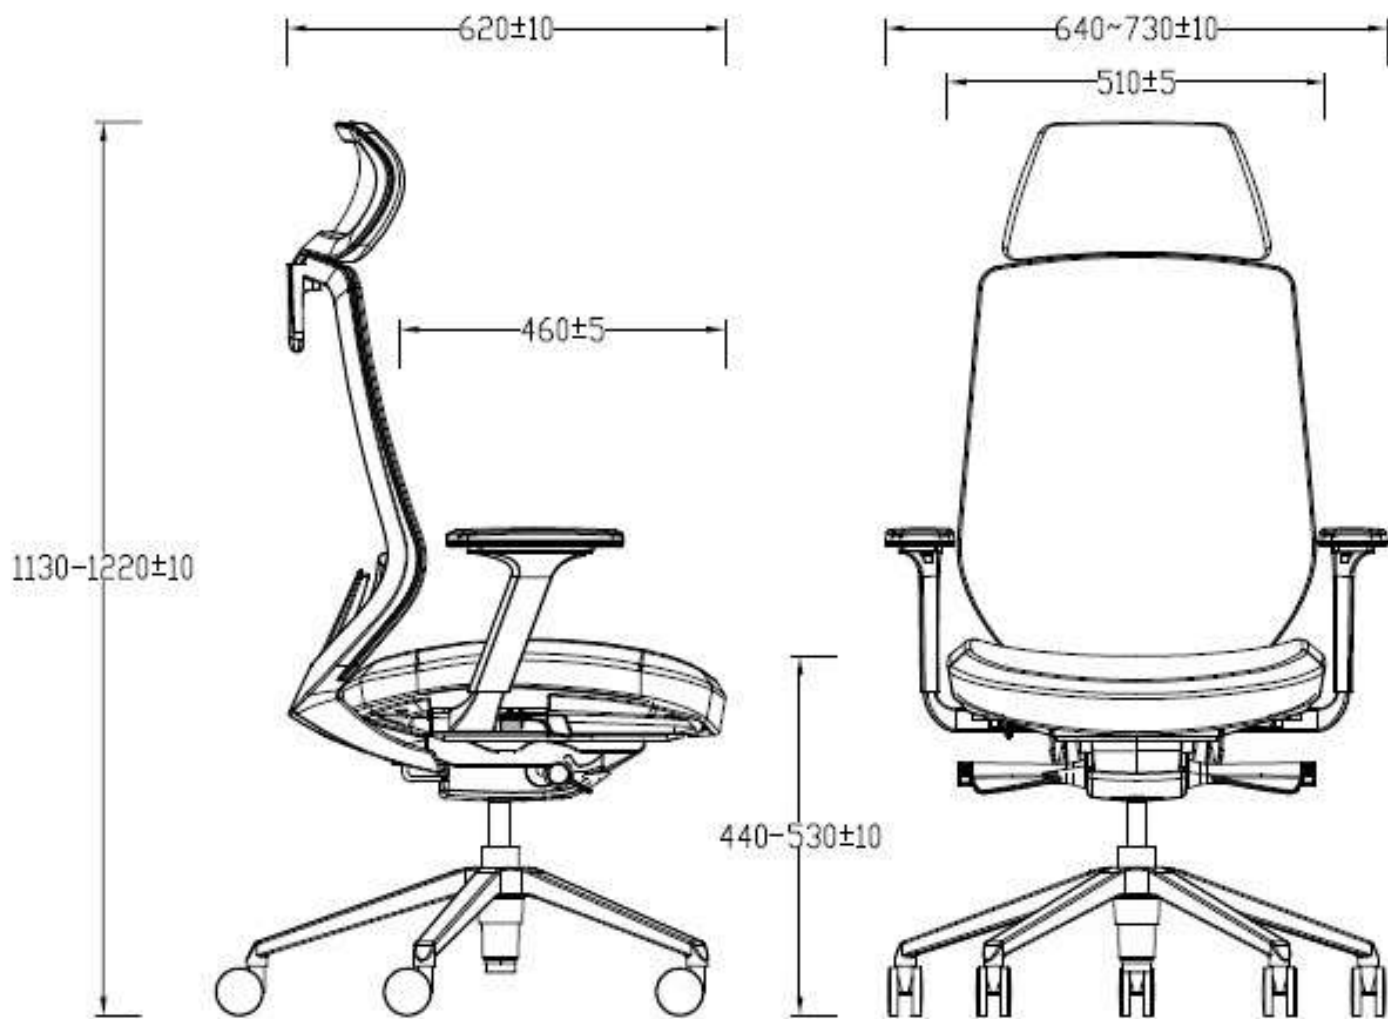

Details

Italy Donati synchro mechanism

a: synchro tilting mechanism with 4 positions

b: with seat slider

c: seat height adjustment

Celta | category seating

DETAILS.

- up & down adjustable headrest
- nylon frame
- ventilated mesh back
- seat is molded foam
- fabric cover for seat
- height adjustable lumbar support
- 3D adjustable PU armrest
- Italy Donati synchro mechanism, backrest can be tilted and locked at 4 positions seat can be adjusted for depth
- Class 4 gas lift
- nylon base or aluminum base
- #60 PU caster

Functions

headrest adjustment

seat height adjustment

Swivel seat

height adjustable lumbar

adjustable arm

width adjustable arm

height adjustable arm

synchronized tilting

sliding seat

PHOENIX BAR