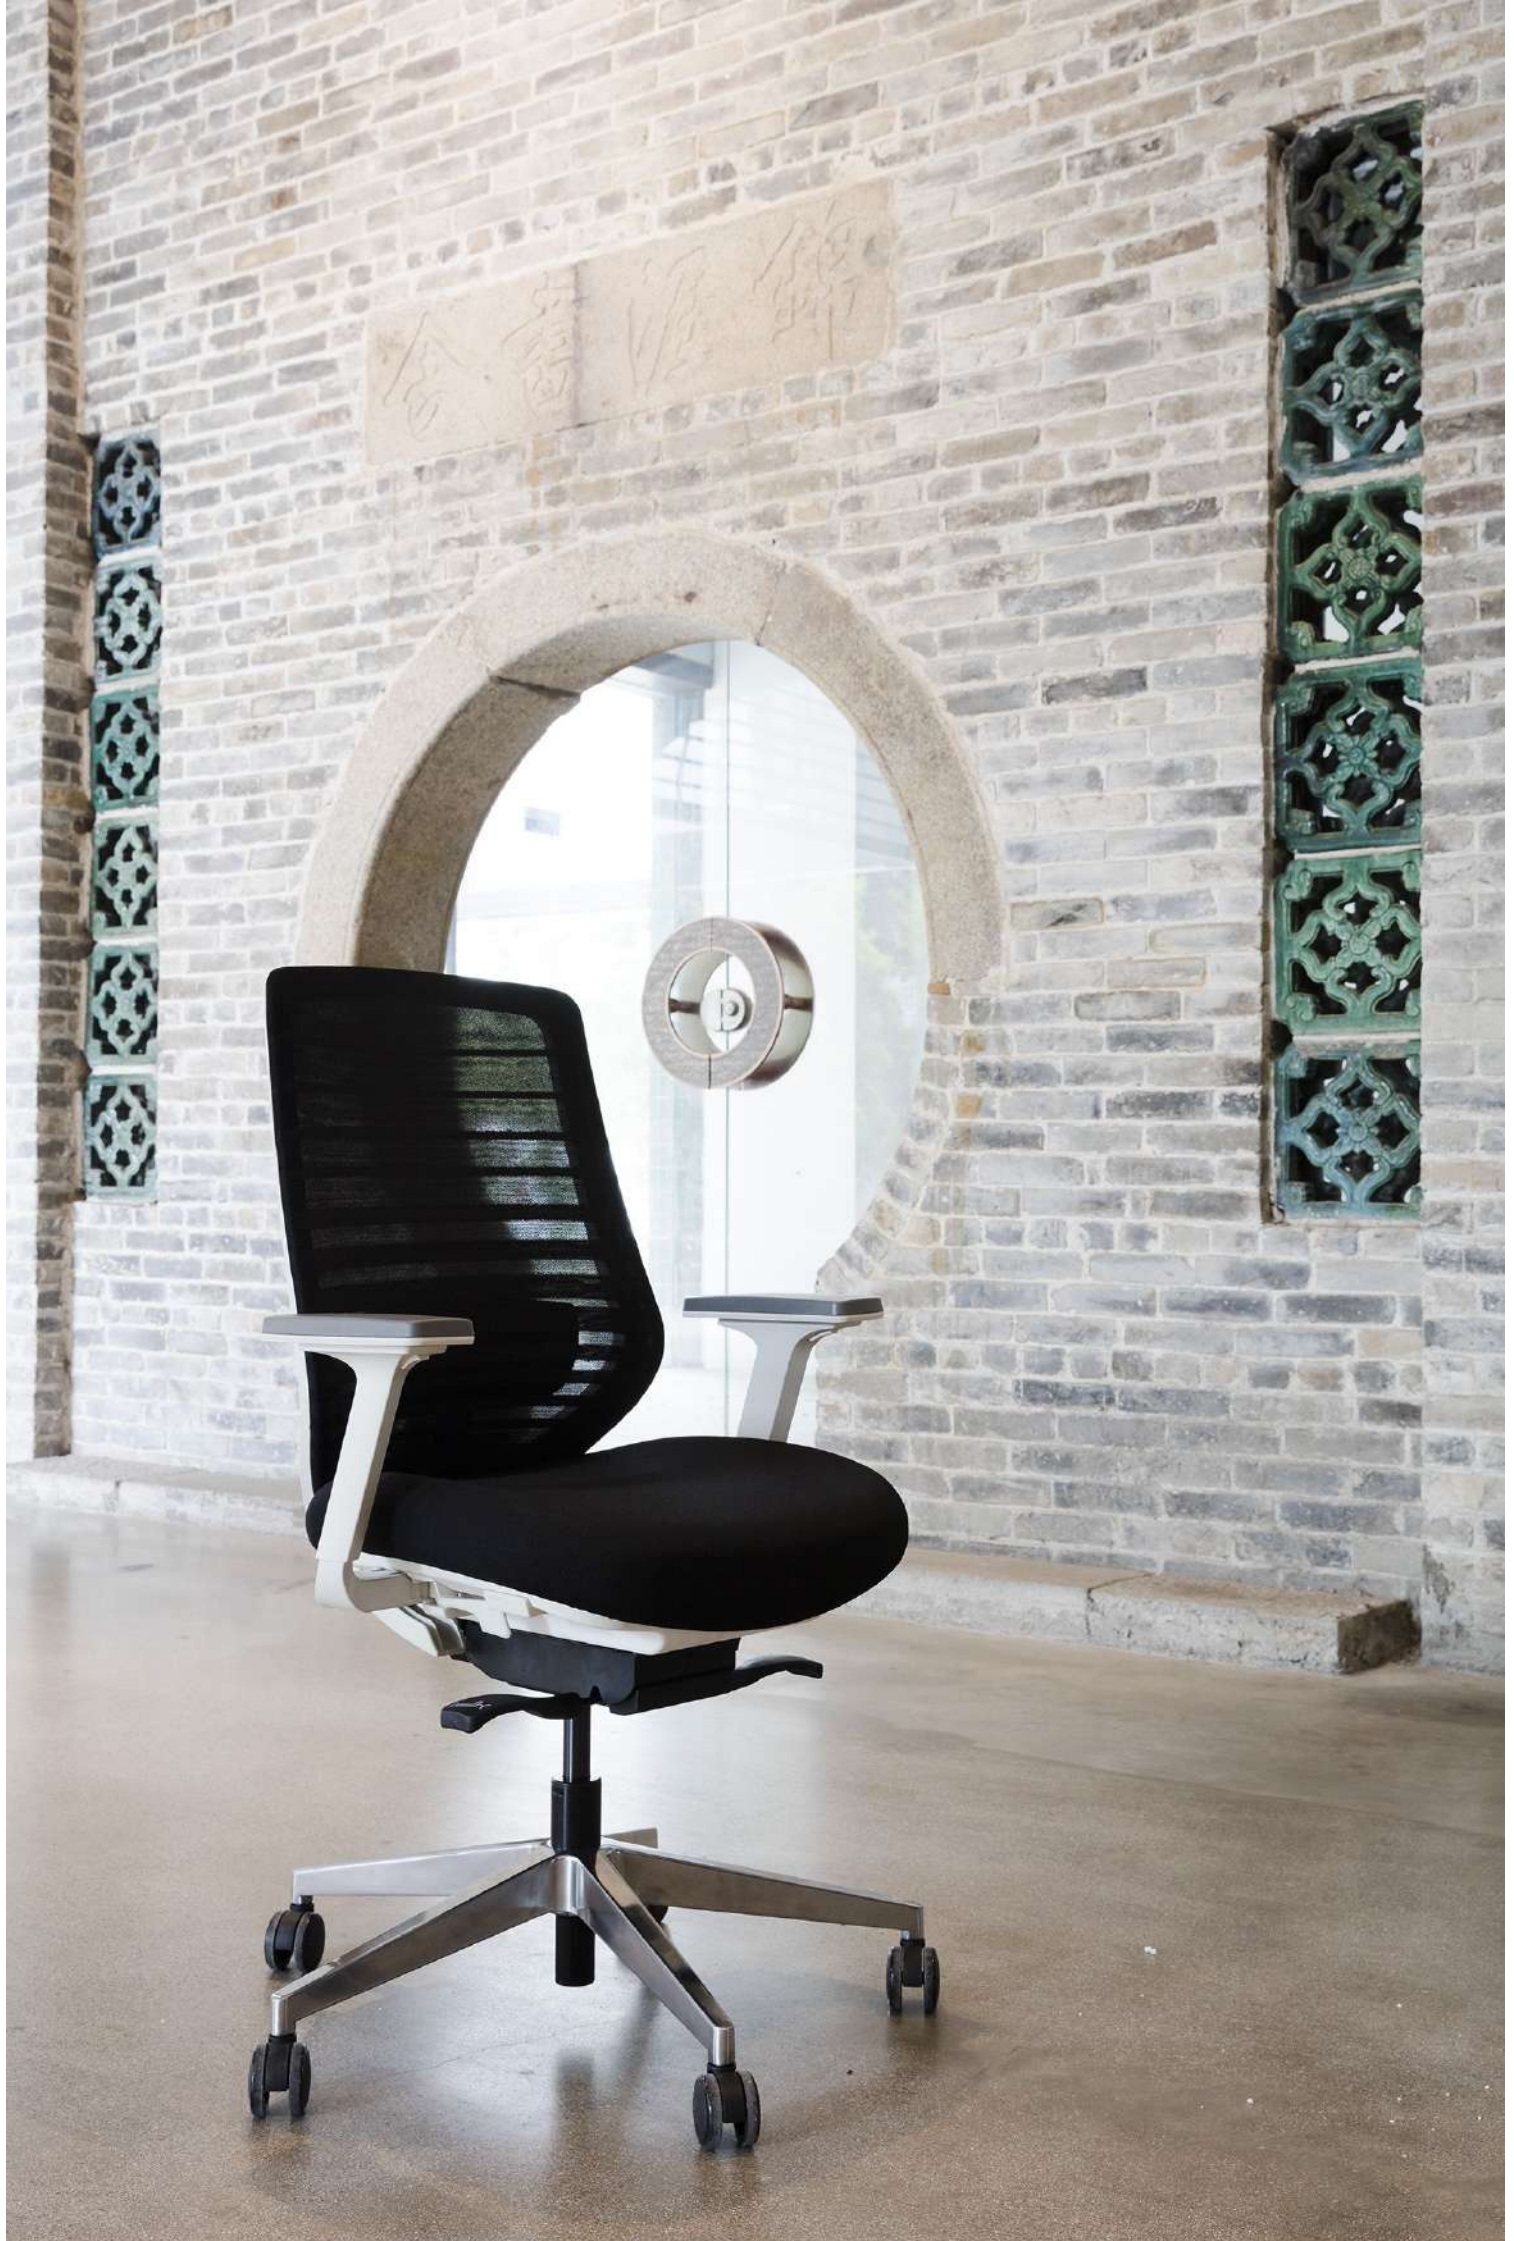

CELTA

Born for Sit Design for Comfort

Italy DONATI self-supporting chassis

Automatically adjust the tilting strength according to your own weight, smart and practical, easily change at any time sitting and lying.

Italy DONATI chassis

Adjustable headrest

According to personal height, support the weight of the head and share the force of the cervical spine

Seat depth adjustment, bid farewell to sub-health

DONATI chair comes with seat cushion depth adjustment to reduce pressure on lower limbs and protect lumbar spine health.

Functions

headrest adjustment

seat height adjustment

Swivel seat

height adjustable lumbar

adjustable arm

width adjustable arm

height adjustable arm

synchronized tilting

sliding seat

PHOENIX BAR