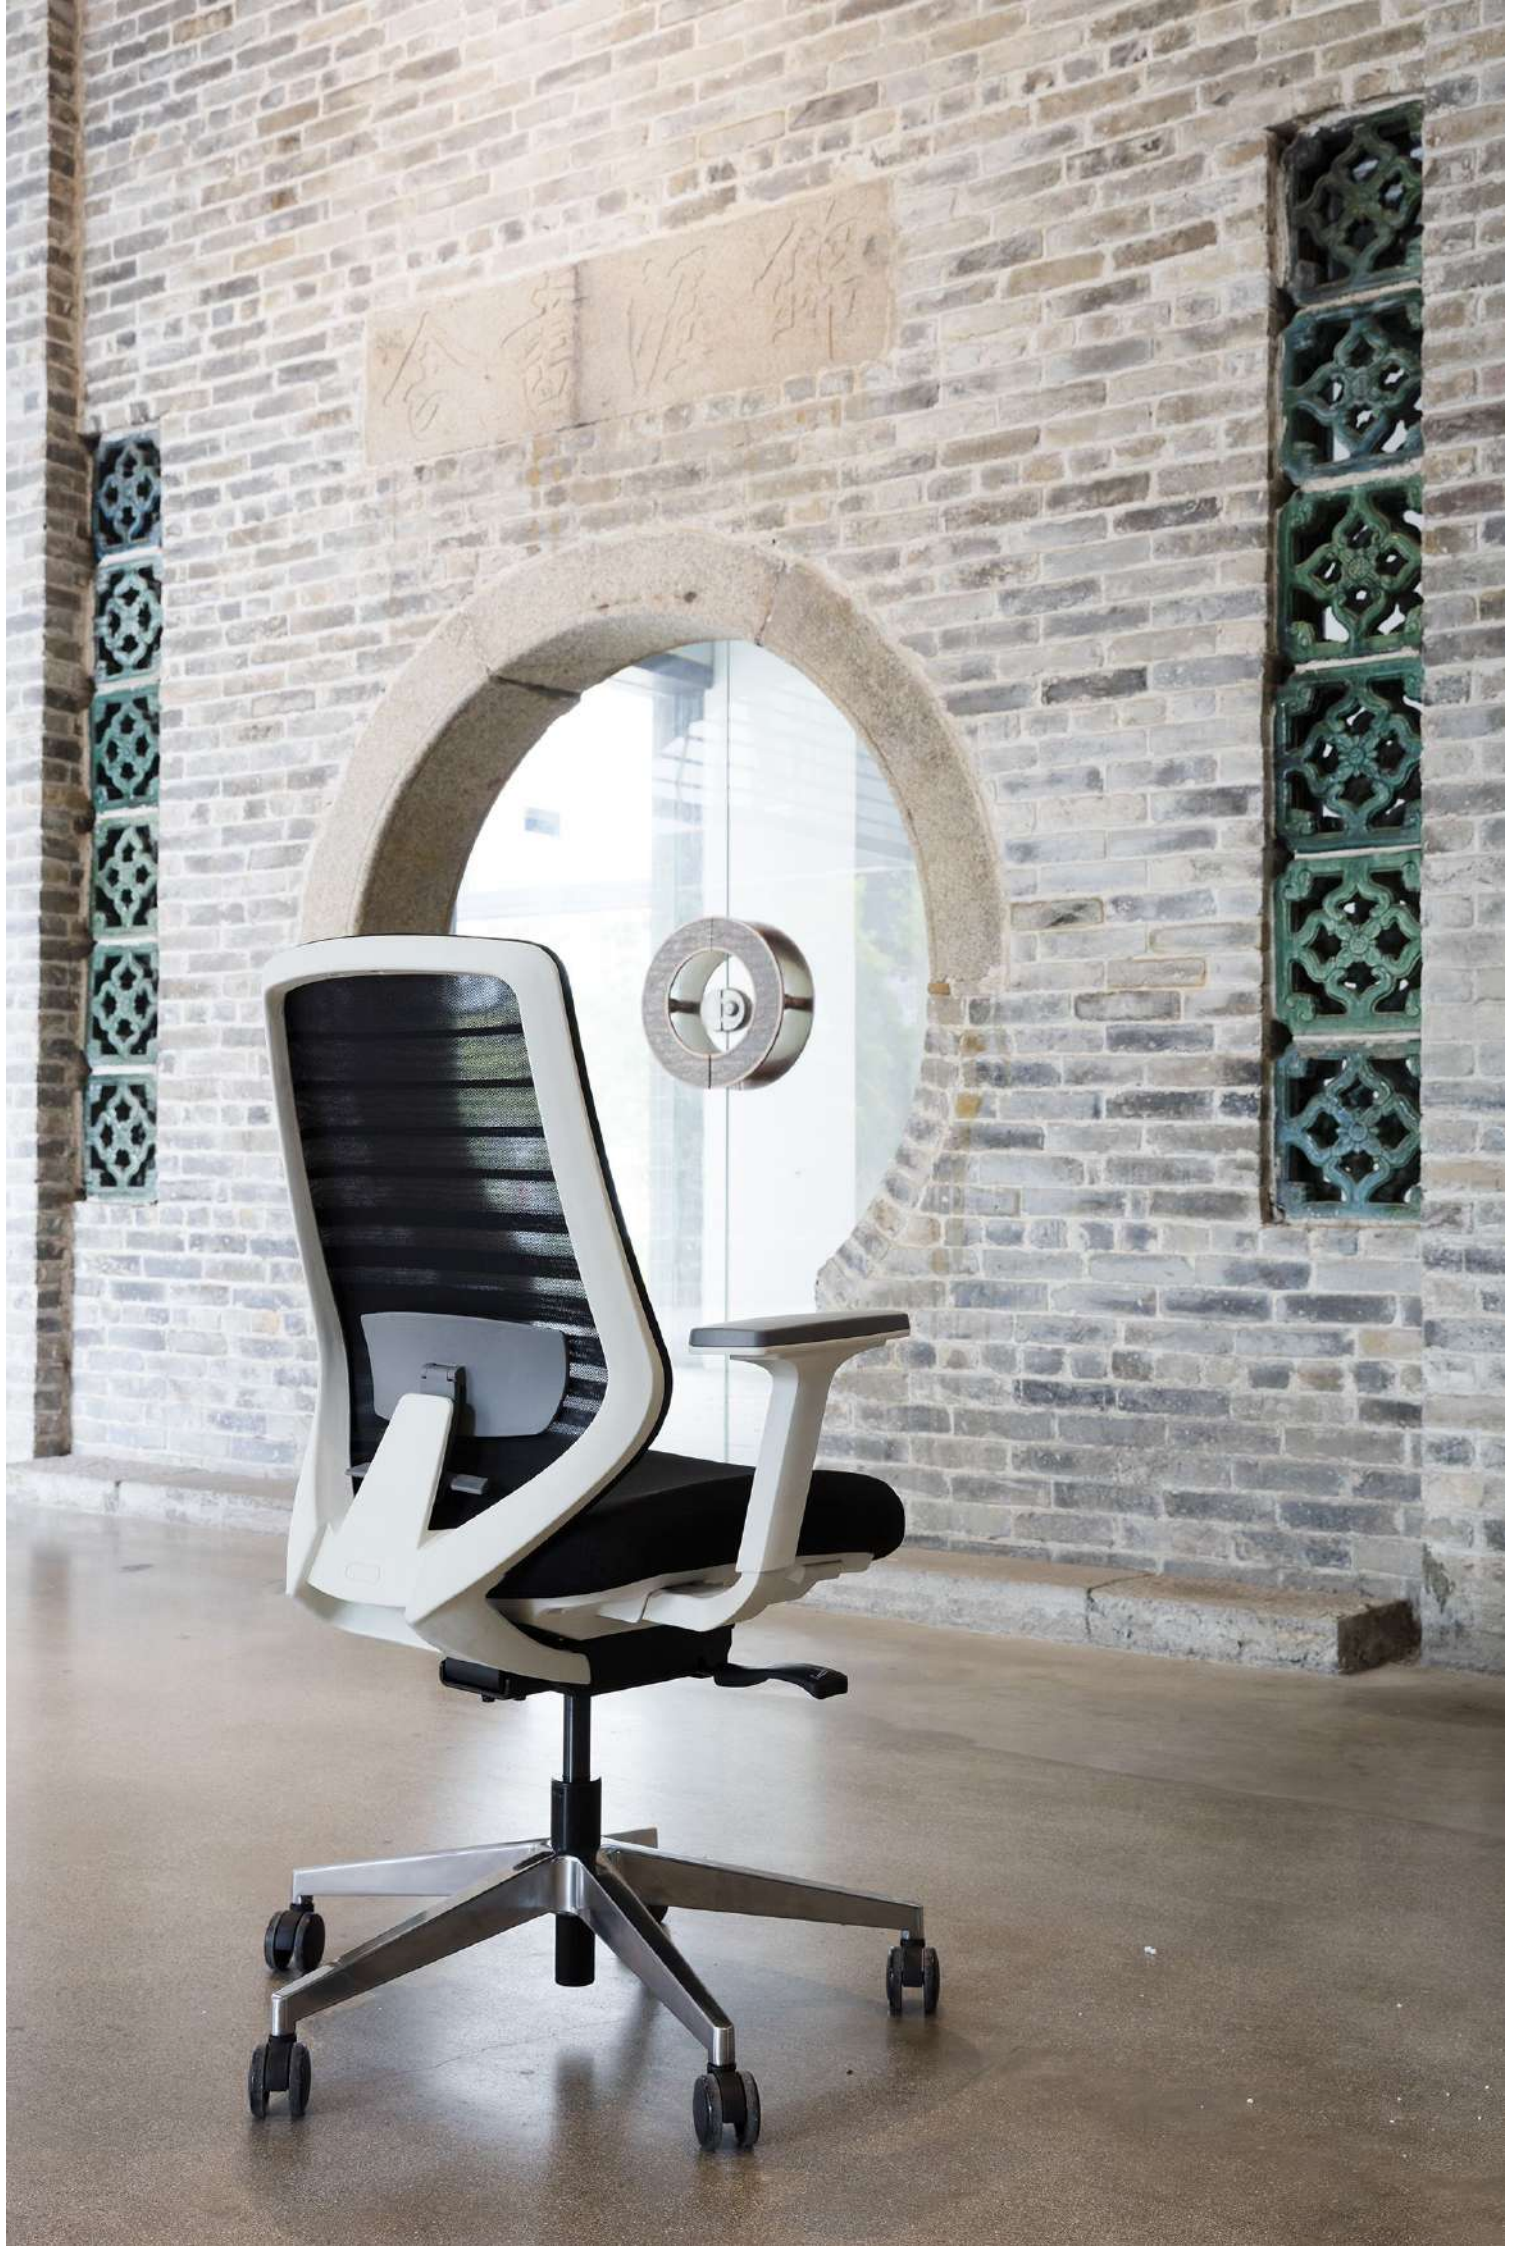

CELTA

Born for Sit Design for Comfort

Italy DONATI self-supporting chassis

Automatically adjust the tilting strength according to your own weight, smart and practical, easily change at any time sitting and lying.

Italy DONATI chassis

Adjustable headrest

According to personal height, support the weight of the head and share the force of the cervical spine

Seat depth adjustment, bid farewell to sub-health

DONATI chair comes with seat cushion depth adjustment to reduce pressure on lower limbs and protect lumbar spine health.

LE-SUPPORT SUSPENSION SUPPORT

Evenly entrust, increase the entrusted area, disperse the pressure on the buttocks

Two-way adjustable lumbar pillow

Can be adjusted freely up and down, rotation, adapt to different heights and shapes, focus on support, care for your lumbar spine

synchronized tilting

sliding seat

PHOENIX BAR