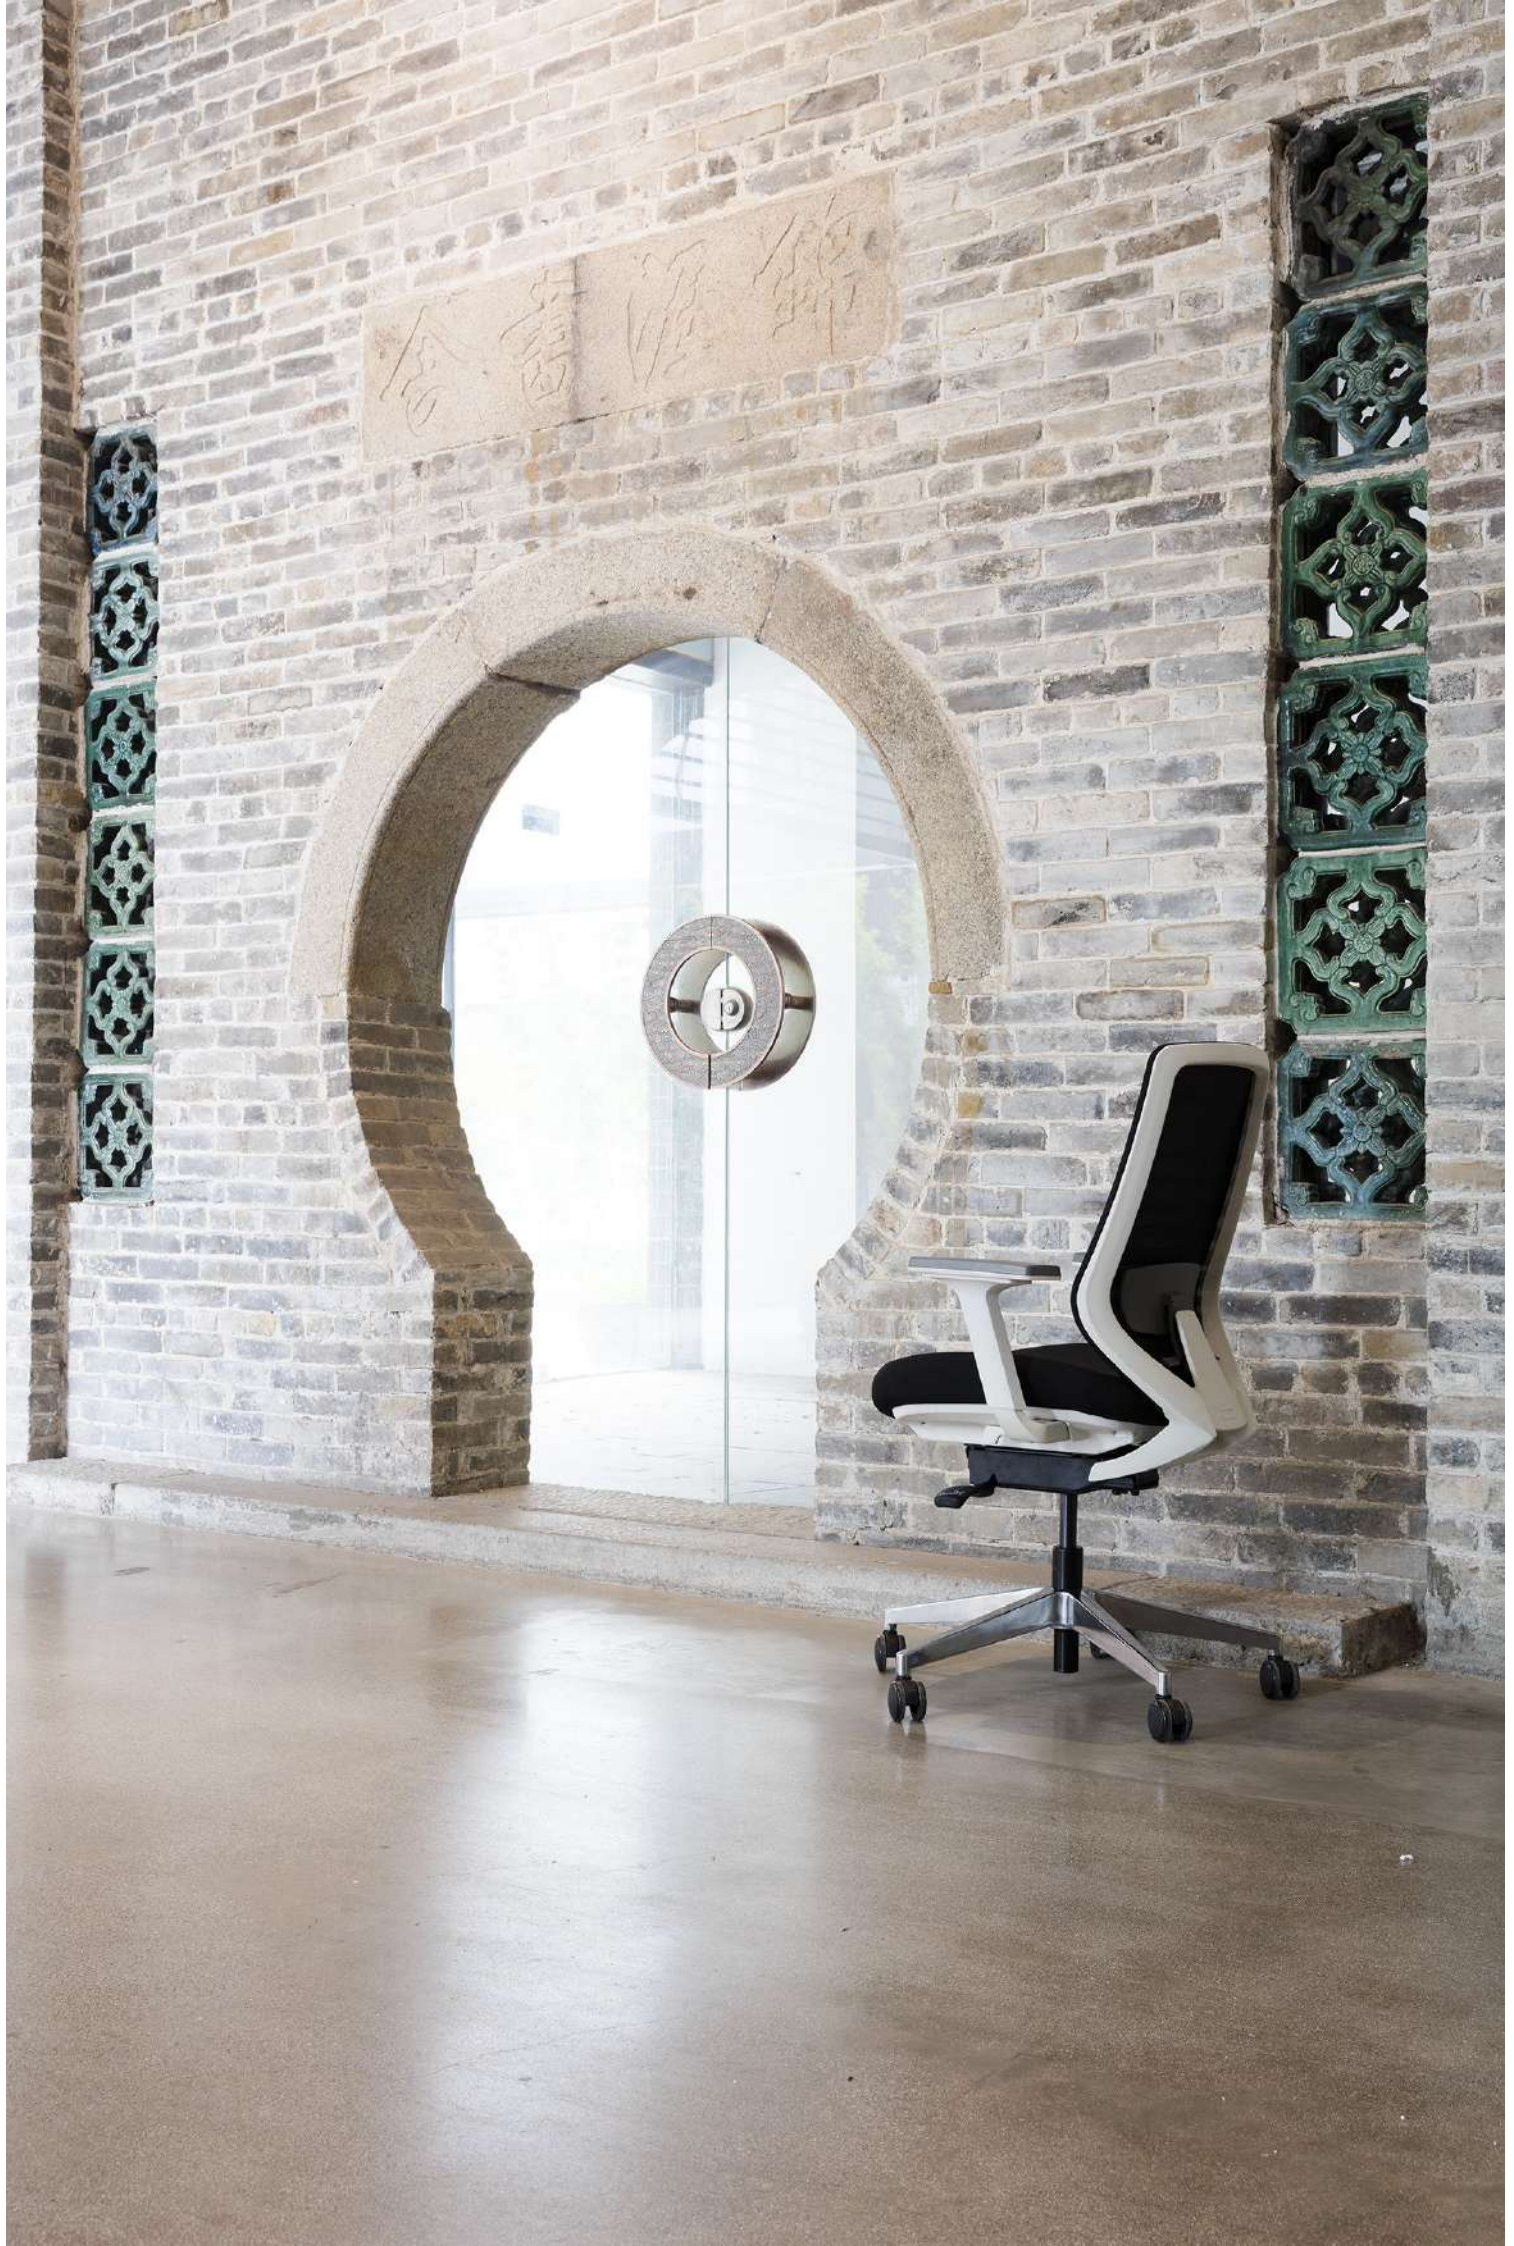

CELTA

Born for Sit Design for Comfort

Italy DONATI self-supporting chassis

Automatically adjust the tilting strength according to your own weight, smart and practical, easily change at any time sitting and lying.

Italy DONATI chassis

Adjustable headrest

According to personal height, support the weight of the head and share the force of the cervical spine

Seat depth adjustment, bid farewell to sub-health

DONATI chair comes with seat cushion depth adjustment to reduce pressure on lower limbs and protect lumbar spine health.

synchronized tilting

sliding seat

PHOENIX BAR