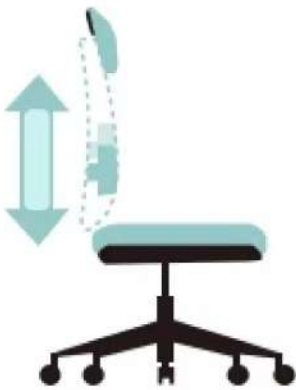

LE-SUPPORT SUSPENSION SUPPORT

Evenly entrust, increase the entrusted area, disperse the pressure on the buttocks

Two-way adjustable lumbar pillow

Can be adjusted freely up and down, rotation, adapt to different heights and shapes, focus on support, care for your lumbar spine

Details

Italy Donati synchro mechanism

a: synchro tilting mechanism with 4 positions

b: with seat slider

c: seat height adjustment

Celta | category seating

DETAILS.

- up & down adjustable headrest
- nylon frame
- ventilated mesh back
- seat is molded foam
- fabric cover for seat
- height adjustable lumbar support
- 3D adjustable PU armrest
- Italy Donati synchro mechanism, backrest can be tilted and locked at 4 positions seat can be adjusted for depth
- Class 4 gas lift
- nylon base or aluminum base
- #60 PU caster

Functions

headrest adjustment

seat height adjustment

Swivel seat

height adjustable lumbar

adjustable arm

width adjustable arm

height adjustable arm

synchronized tilting

sliding seat

PHOENIX BAR