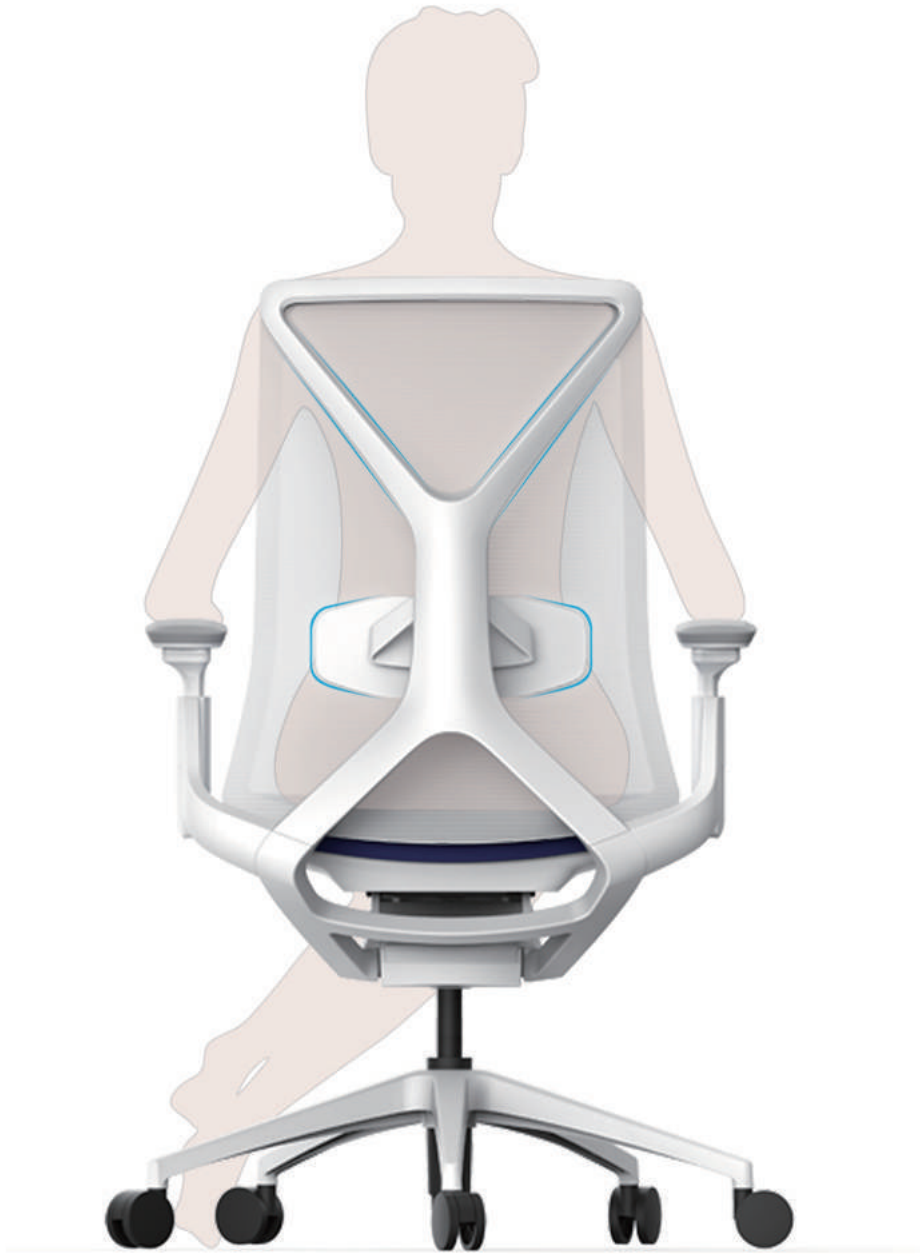

YARK

SOPORTE DINAMICO E INTELLENTE

The TPE ultra-soft lumbar support can be deformed left or right under pressure, and can also be rotated up and down functionally to perfectly support the wrapping.

The super-tough nylon FLEX inner frame can be twisted to a certain extent, and it can also provide slingshot-like elastic support.

Self-developed mechanism

Self-developed wire-controlled quick-adjusting mechanism V2.0, Cancel the forward tilt function on the basis of the original EIT chassis, Perfectly match the demand for cost-performance.